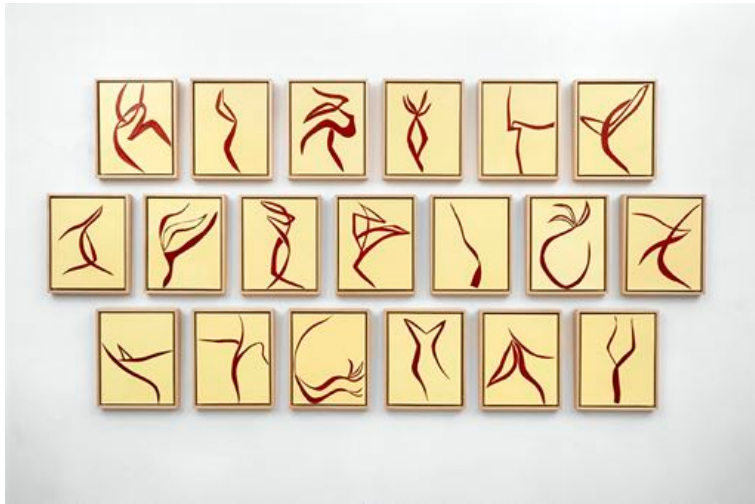

MARGARET GARRETT

Moving Images: The 19 & Other Works

EXHIBITION CHECKLIST

August 7– September 8, 2021

SHELTER ISLAND HISTORICAL SOCIETY

16 South Ferry Road, Shelter Island NY 11964

The 19, 2020, acrylic on paper cut and pasted, 12 3 / 4 x 10 3 / 8 inches, 43 x 85 inches overall.
1-19 left to right \$25,000
(Individual poses available on commission-\$1700 each)

1. Yellow/White/Orange
2. Bright Red Tilt
3. Grey Pair
4. Orange Burst
5. Blue/Maroon
6. Yellow/White/Red
7. Grey Tilt
8. Blue/Orange/Purple/Brown
9. Blue/White
10. Yellow/Blue Jazz
11. Red, White & Blue Pair
12. Red/Blue Floozy